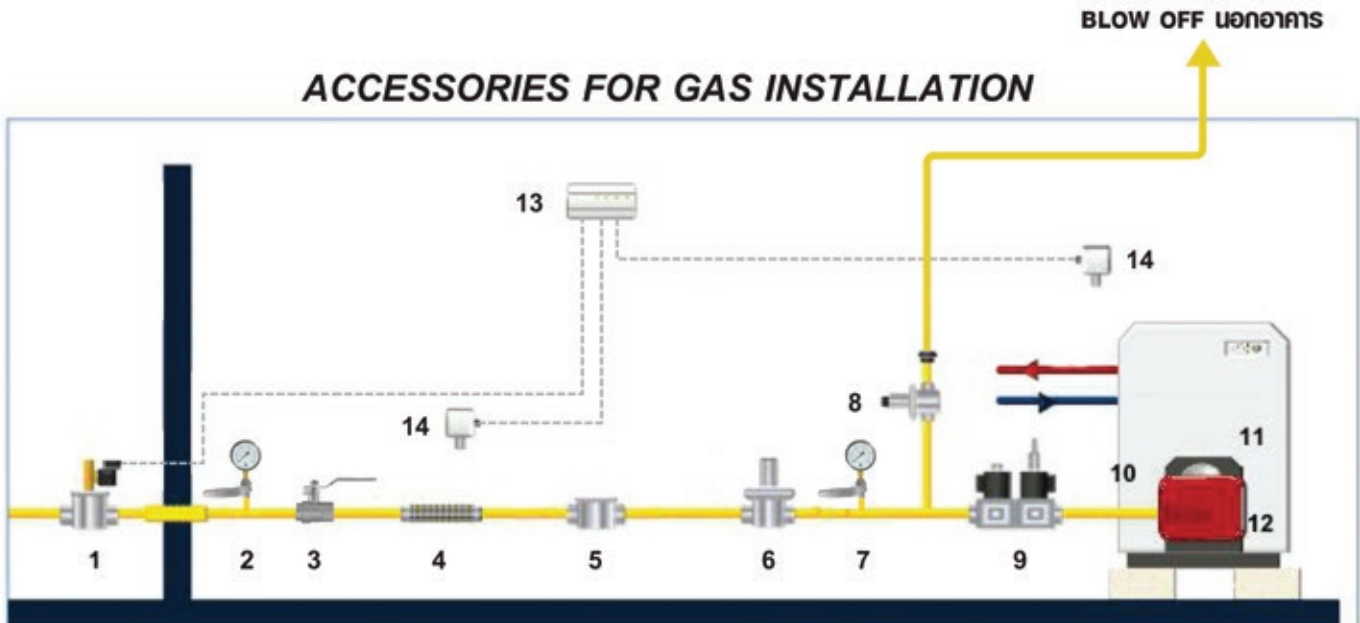

## ACCESSORIES FOR GAS INSTALLATION

1. Manually reset solenoid valve.
2. Pressure gauge 0-30 psig.
3. Ball valve.
4. Compensator joint.
5. Filter
6. Pressure regulator /governer.
7. Pressure gauge 0-1000 mmAq.
8. Relief valve.
9. Automatic solenoid valve.
10. Burner.
11. Boiler.
12. Combustion head.
13. Gas detector.
14. Sensor for gas detector